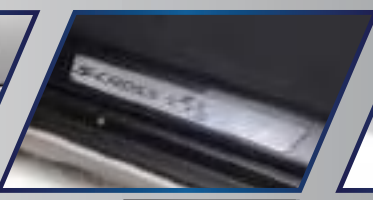

Door Visor

Rear Upper Spoiler

Mud Flap (Front & Rear)

Window Garnish Chrome

Door Sill Guard

Rear Bumper Scuff Plate